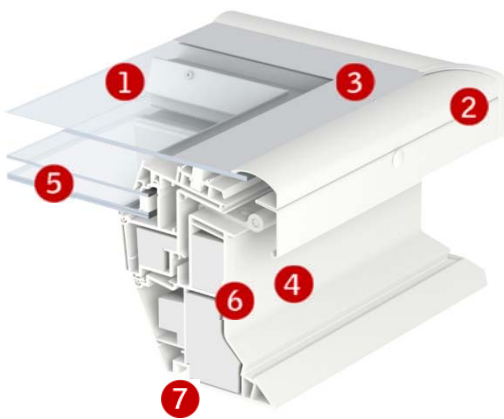

() = Effective daylight area, m²

Flat roof window CFP with flat glass cover

- is a fixed (not opening) window – no ventilation is possible
- requires a roof pitch between 5° and 15°
- adds daylight to rooms with very little natural light
- adds a modern yet elegant look to the building
- meets all technical demands
- can be combined with vented flat roof windows for the ultimate combination of natural light and fresh air

Width

Height

Glazing structure

	--73FQV	--73UT
Inner glass pane	2 x 3 mm laminated float with low ε coating	2 x 3 mm laminated float with low ε coating
Outer glass pane	4 mm float with coating	4 mm float with coating
Cavity	14.5 mm	14.5 mm
Glass panes	Double	Double
Gas filling	Argon	Argon

Visible features

Note! Illustration shows VELUX INTEGRA® flat roof window CVP

1 Outer glass pane

- 4 mm toughened glass pane
- provides significant rain noise reduction and excellent sound insulation
- protects the insulating glass unit
- easy-to-clean coating