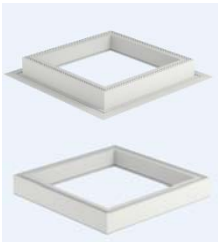

Accessories

Securing kit ZZZ 210 ensures a safe joint between frame and roofing material

Frame extension with flange ZCE 0015 makes installation in warm or sedum roof constructions possible – extends frame height from 150 mm to 310 mm