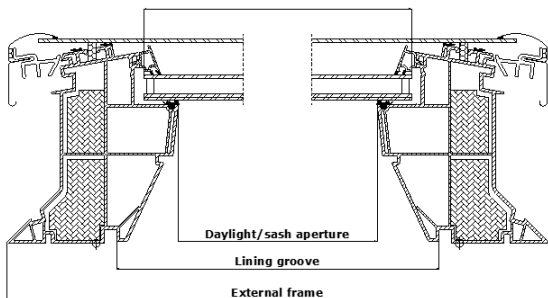

() = Effective daylight area, m²

Flat roof window CFP with flat glass cover

- is a fixed (not opening) window – no ventilation is possible
- requires a roof pitch between 5° and 15°
- adds daylight to rooms with very little natural light
- adds a modern yet elegant look to the building
- meets all technical demands
- can be combined with vented flat roof windows for the ultimate combination of natural light and fresh air

Width

Height

Glazing structure

	--73FQV	--73UT
Inner glass pane	2 x 3 mm laminated float with low ε coating	2 x 3 mm laminated float with low ε coating
Outer glass pane	4 mm float with coating	4 mm float with coating
Cavity	14.5 mm	14.5 mm
Glass panes	Double	Double
Gas filling	Argon	Argon