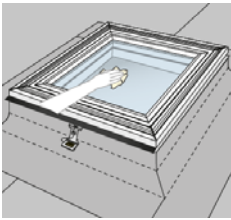

Cleaning and maintenance

To clean the outer pane of the insulating glass unit, remove the flat glass cover from the flat roof window.

Clean the flat glass cover with clean water only.

Do not add cleaners/detergents to the water (applies to both insulating glass unit and flat glass cover).

Exterior finish

Grey aluminium profiles	NCS standard colour: S 7500-N, Nearest RAL standard colour: 7043

Interior finish

White PVC profiles	NCS standard colour: S 0500-N, Nearest RAL standard colour: 9016