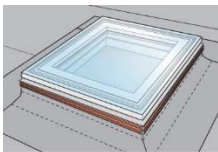

Accessories

Securing kit ZZZ 210 ensures a safe joint between frame and roofing material