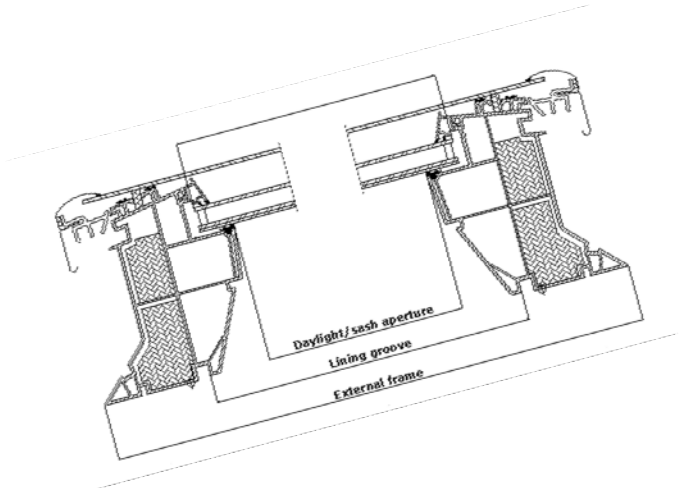

Lining measurements

Size	W x H mm
060060	559x559
080080	759x759
060090	559x859
090090	859x859
090120	859x1159
100100	959x959
100150	959x1459
120120	1159x1159

External frame measurements

Size	W x H mm
060060	780x780
080080	980x980
060090	780x1080
090090	1080x1080
090120	1080x1380
100100	1180x1180
100150	1180x1680
120120	1380x1380

() = Effective daylight area, m²

Flat roof window CFP with flat glass cover

- is a fixed (not opening) window – no ventilation is possible
- requires a roof pitch between 5° and 15°
- adds daylight to rooms with very little natural light
- adds a modern yet elegant look to the building
- meets all technical demands
- can be combined with vented flat roof windows for the ultimate combination of natural light and fresh air

Width

Height

Glazing structure

	--73FQV	--73UT
Inner glass pane	2 x 3 mm laminated float with low ε coating	2 x 3 mm laminated float with low ε coating
Outer glass pane	4 mm float with coating	4 mm float with coating
Cavity	14.5 mm	14.5 mm
Glass panes	Double	Double
Gas filling	Argon	Argon